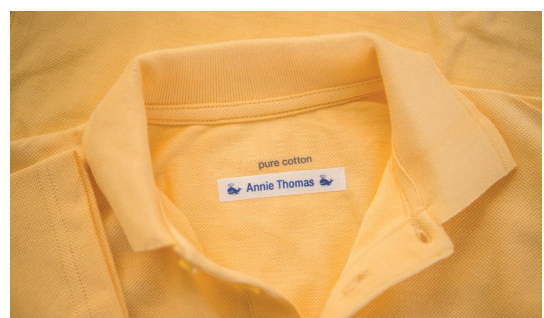

Iron-on fabric labels

Perfect for school uniforms, sports kit and school children's clothing

- Blue on white label
- The special adhesive is activated when heated with a clothes iron