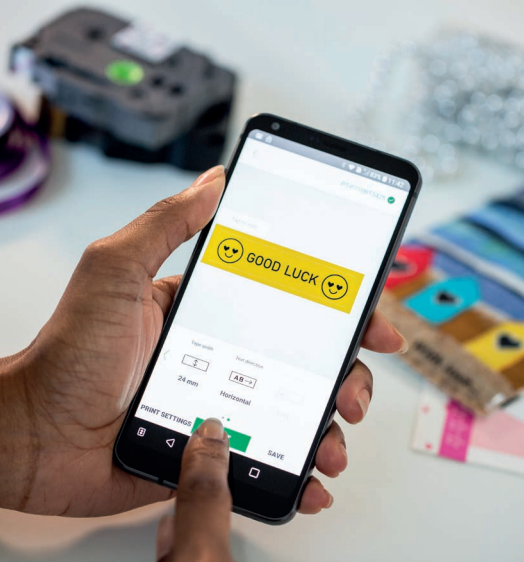

Label and ribbon printer

Create personalised,
stylish labels and
beautiful ribbons

P-touch CUBE Plus

Organise your home and create personalised gifts

The compact home label and ribbon printer for you and your family

The convenience of Bluetooth

The P-touch CUBE Plus is your personal label printer. Connect directly to your smartphone by simply selecting the printer from your Bluetooth devices. Then launch the app and get labelling. So quick, and so easy!

Design and print labels straight from your smartphone

Free Design&Print app for Apple and Android devices

Why learn a new device, when you already use your smartphone? Create your design in our free P-touch Design&Print app. Choose from the many pre-made labels or create your own. Select your favourite font. Add emoji and clip-art. Include a frame around your text. The future of labelling is right at your fingertips.

More design options from your PC or Mac

If you prefer, the P-touch CUBE Plus label printer can connect to your computer via USB. Using the free P-touch Editor label design software, you can include many objects on your label, exactly where needed. Barcodes, logos, images, frames and many other objects can be added. App or computer: the choice is yours.