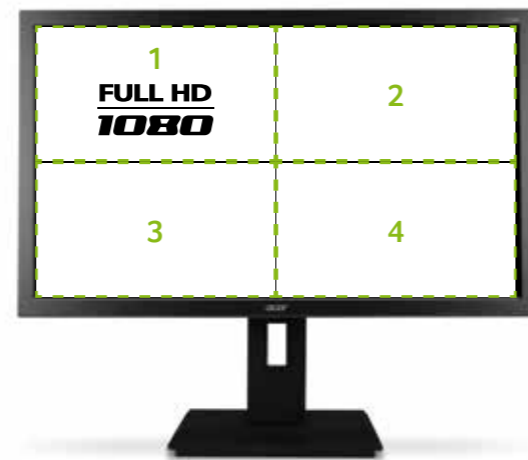

Monitor | B6 series

Extreme resolution

Acer B6 High resolution monitors feature resolutions starting from WQHD (2560x1440) and up to Ultra HD (4K2K), delivering superb images with lifelike colours. With panel sizes ranging from 27" to 32", they give users more screen space to see more content and do more. In addition, they feature panels with wide viewing angle technology presenting clear vivid visuals from every angle.

Acer B6 High resolution monitors pack advanced colour technologies to enhance image quality. The series also includes an ultra-wide model, the B276HK. With a 21:9

aspect ratio it offers a larger screen area and a great alternative to multi-monitor configurations.

These monitors always deliver stunning images, either in bright or dim environments. They support both landscape and portrait modes. This makes them excellent devices for the digital signage market.

In addition, these monitors have an eco-friendly design that helps saving energy and costs.

Acer B6 High resolution monitors come in 4 form factors: 27", 28", 29" and 32".