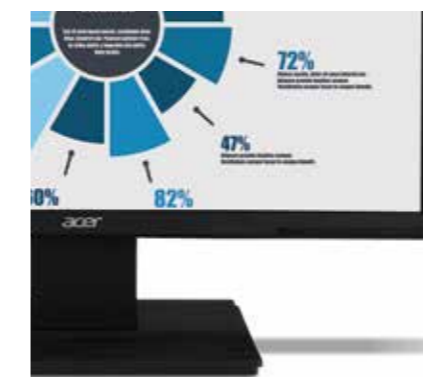

OSD BUTTON AT BOTTOM OF BEZEL FOR EASY PANEL PERFORMANCE CONTROL